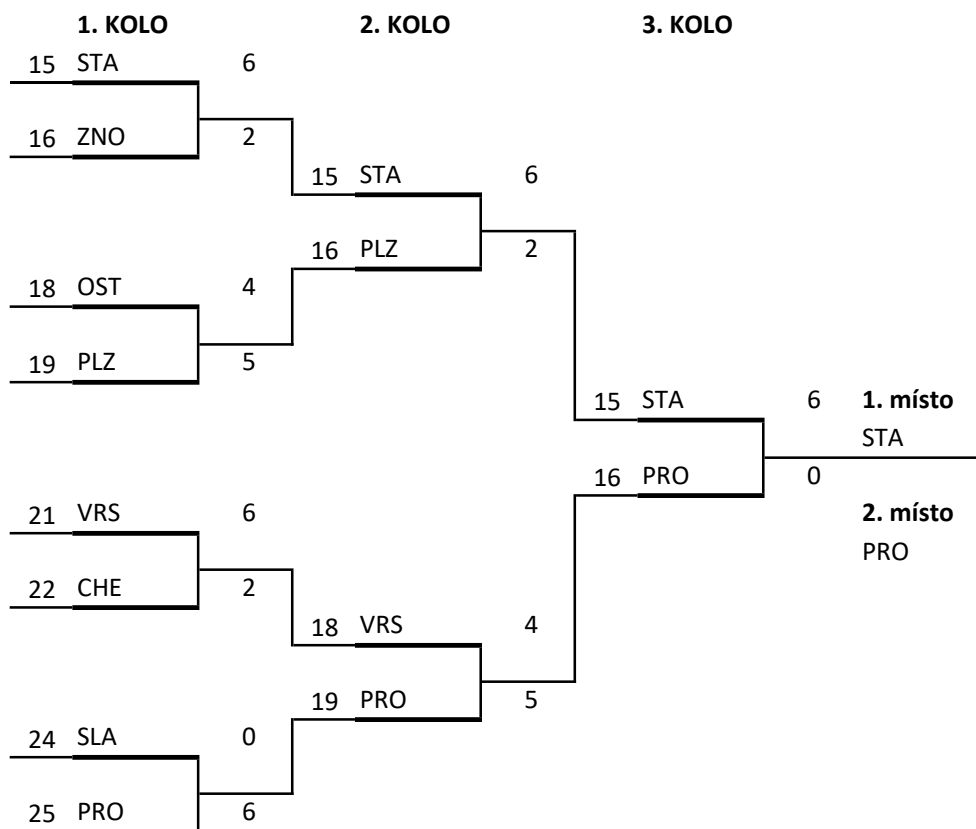

I. LIGA ODDÍLOVÝCH DRUŽSTEV MUŽŮ - REFLEXNÍ LUK

Q - pořadí		
1	STA	1908
2	PRO	1796
3	VRS	1791
4	PLZ	1772
5	OST	1760
6	CHE	1721
7	SLA	1712
8	ZNO	1514

E - pořadí	
1	STA
2	PRO
3	PLZ
4	VRS
5	CHE
6	OST
7	SLA
8	ZNO

poražený v 2. kole z terčovnic 15/16 18 PLZ 5 **3. místo**
PLZ

poražený v 2. kole z terčovnic 18/19 19 VRS 4 **4. místo**
VRS

člen v 1. kole z terčovnic 15/16 21 ZNO 4 **5. místo**
CHE

člen v 1. kole z terčovnic 18/19 22 OST 5 **6. místo**
OST

člen v 1. kole z terčovnic 21/22 24 CHE 6 **7. místo**
SLA

člen v 1. kole z terčovnic 24/25 25 SLA 2 **8. místo**
ZNO

poražený v 2. kole z terčovnic 21/22 24 ZNO 4 **7. místo**
SLA

poražený v 2. kole z terčovnic 24/25 25 SLA 5 **8. místo**
ZNO